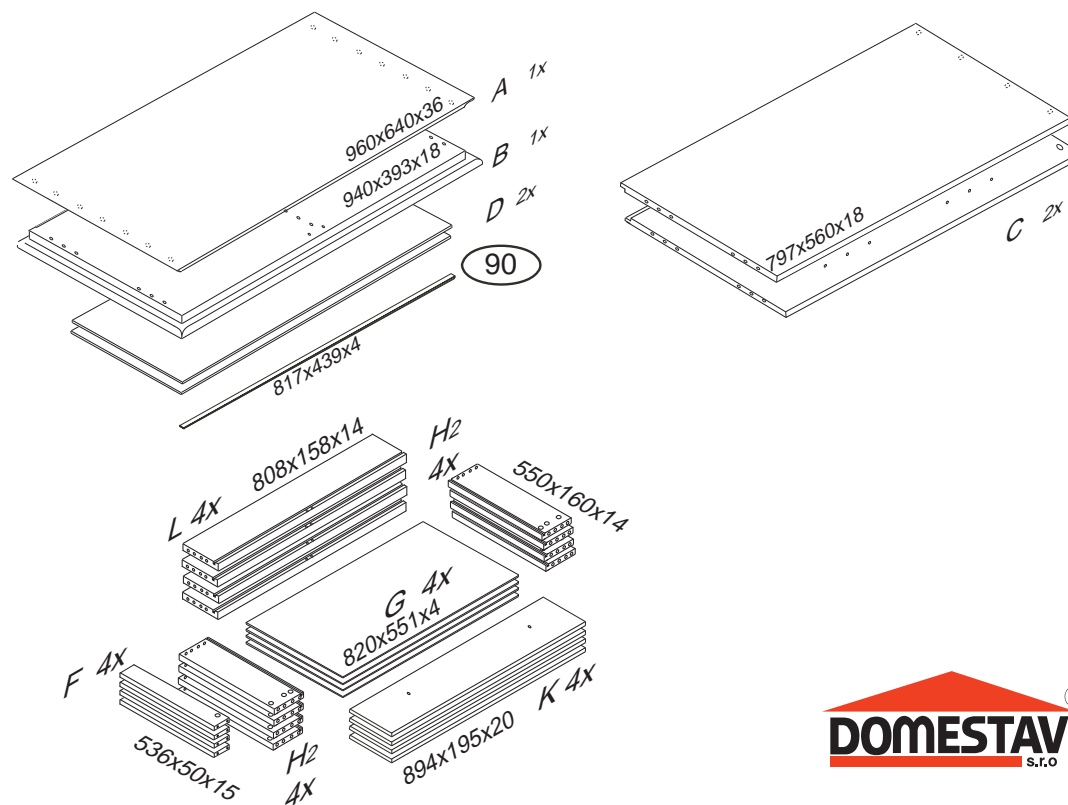

SOLITÉR

K 828-BC

960x640x971

	3 x1	4 x1	6 x42	23 x24		28 x8
EU 6x16mm	60 x12	61 x12	67 x8	68 x24	69 x24	70 x20
			80+81 x4	92 x40	102 x8	

8

9

10

12

15

16

17

18