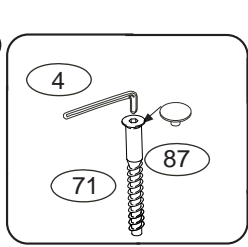

DOMINO

D420

500x456x1230

	(4) x1 4mm	(6) x16 8x35mm	(29) x8 4x40mm	(71) x20 7x50mm	(87) x12
	(150) x2 6,65m			(151) x2 6,1m	

D 420

2/2

gumolano provlékněte otvory ve stojkách