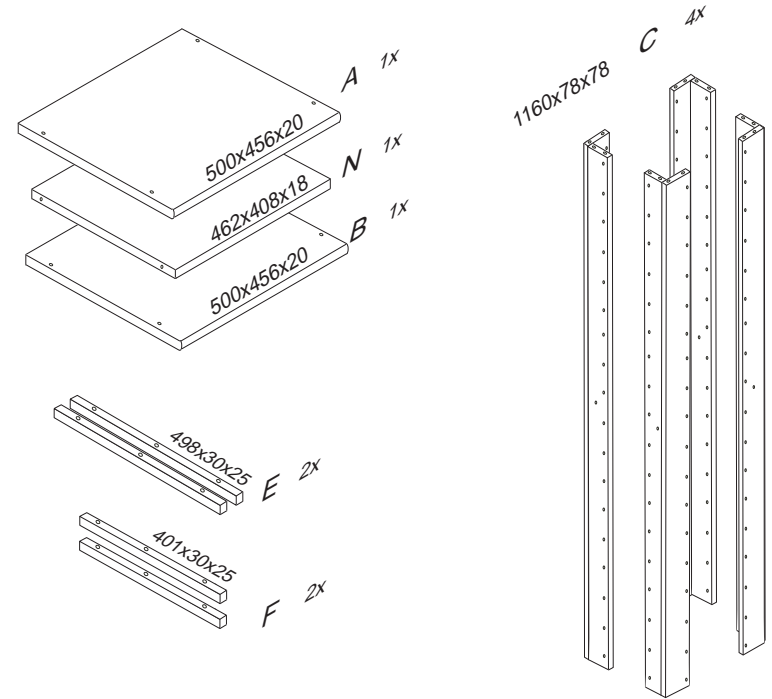

DOMINO

D420

500x456x1230

	(4) x1 4mm	(6) x16 8x35mm	(29) x8 4x40mm	(71) x20 7x50mm	(87) x12
	(150) x2 6,65m			(151) x2 6,1m	

D 420

2/2

gumolano provlékněte otvory ve stojkách