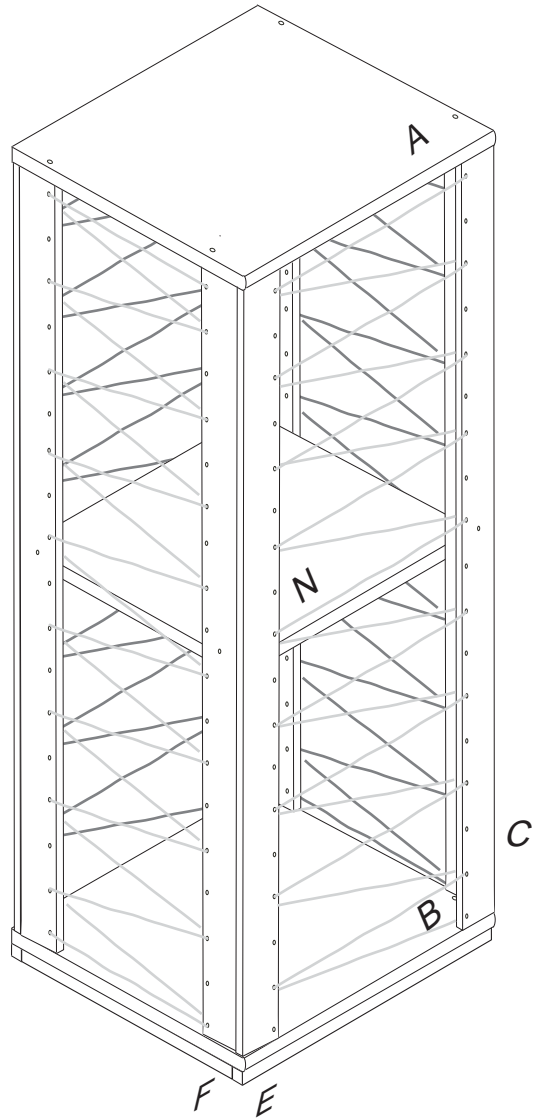

DOMINO

D420

500x456x1230

	(4) x1 4mm	(6) x16 8x35mm	(29) x8 4x40mm	(71) x20 7x50mm	(87) x12
	(150) x2 6,65m			(151) x2 6,1m	

D 420

2/2

gumolano provlékněte otvory ve stojkách