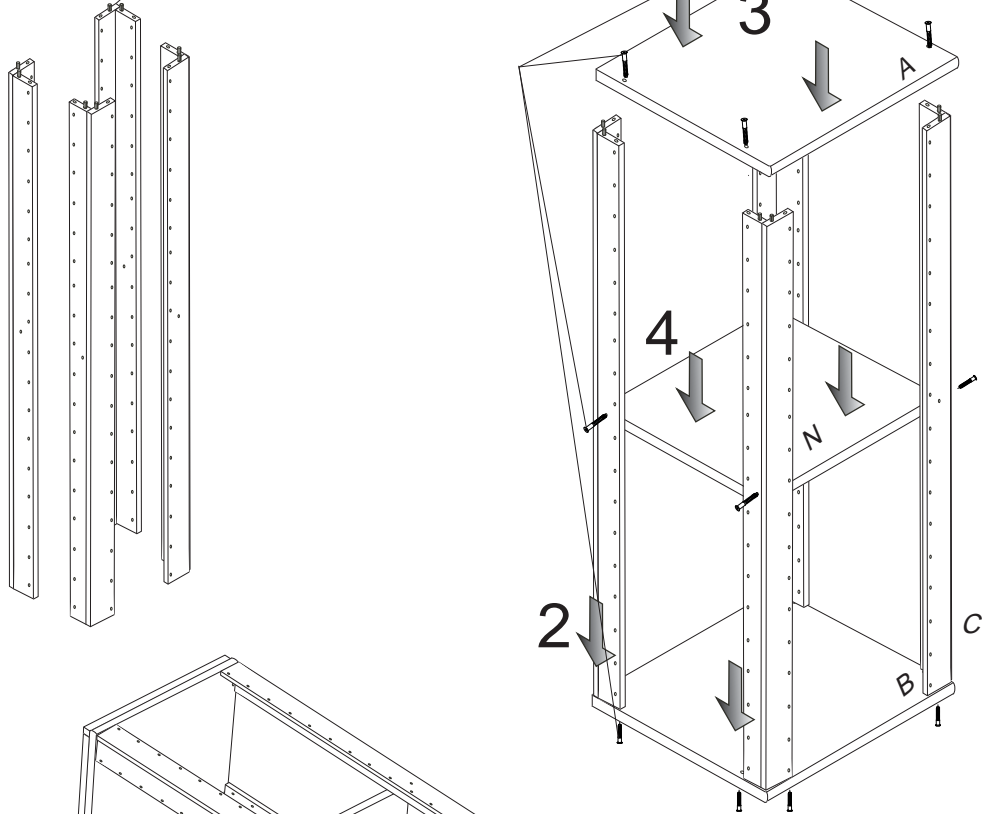

DOMINO

D420

500x456x1230

	(4) x1 4mm	(6) x16 8x35mm	(29) x8 4x40mm	(71) x20 7x50mm	(87) x12
	(150) x2 6,65m			(151) x2 6,1m	

D 420

2/2

gumolano provlékněte otvory ve stojkách