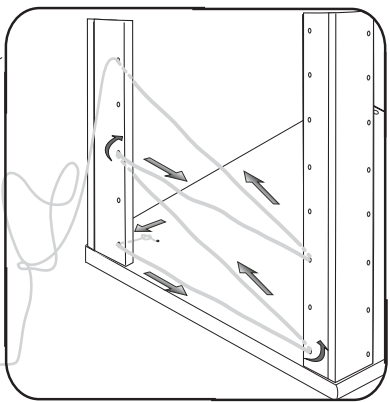

DOMINO

D420

500x456x1230

	(4) x1 4mm	(6) x16 8x35mm	(29) x8 4x40mm	(71) x20 7x50mm	(87) x12
	(150) x2 6,65m			(151) x2 6,1m	

D 420

2/2

gumolano provlékněte otvory ve stojkách