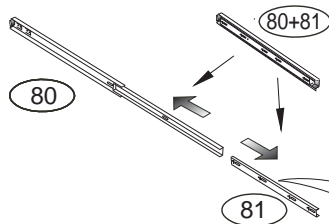

DOMINO

D737

650x70x420

	(3) x1 	(22) x8 	(39) x6 		(80+81) x1
	č.3	3,5x16mm	5x70mm		400mm
	(61) x4 		(68) x4 	(73) x4 	
	DU 2		12mm	5x40mm	