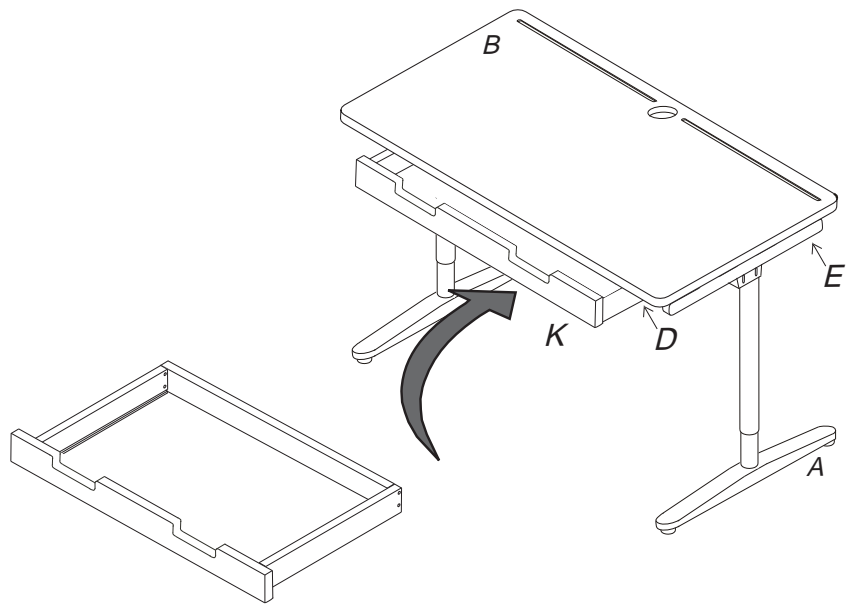

DOMINO

D737

650x70x420

	(3) x1 	(22) x8 	(39) x6 		(80+81) x1
	č.3	3,5x16mm	5x70mm		400mm
	(61) x4 		(68) x4 	(73) x4 	
	DU 2		12mm	5x40mm	