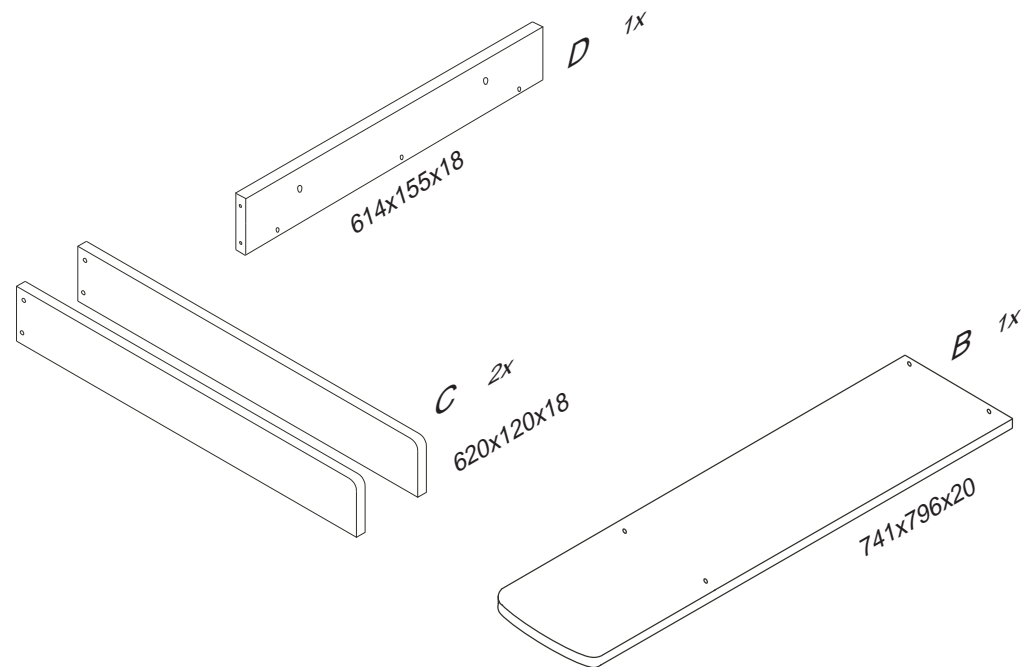

DOMINO

D201

740x800

	4 x1	27 x3	37 x2	71 x8	87 x8	110 x2
	4mm	4x30mm	4x70mm	7x50mm		10x50mm

1

2

3

4